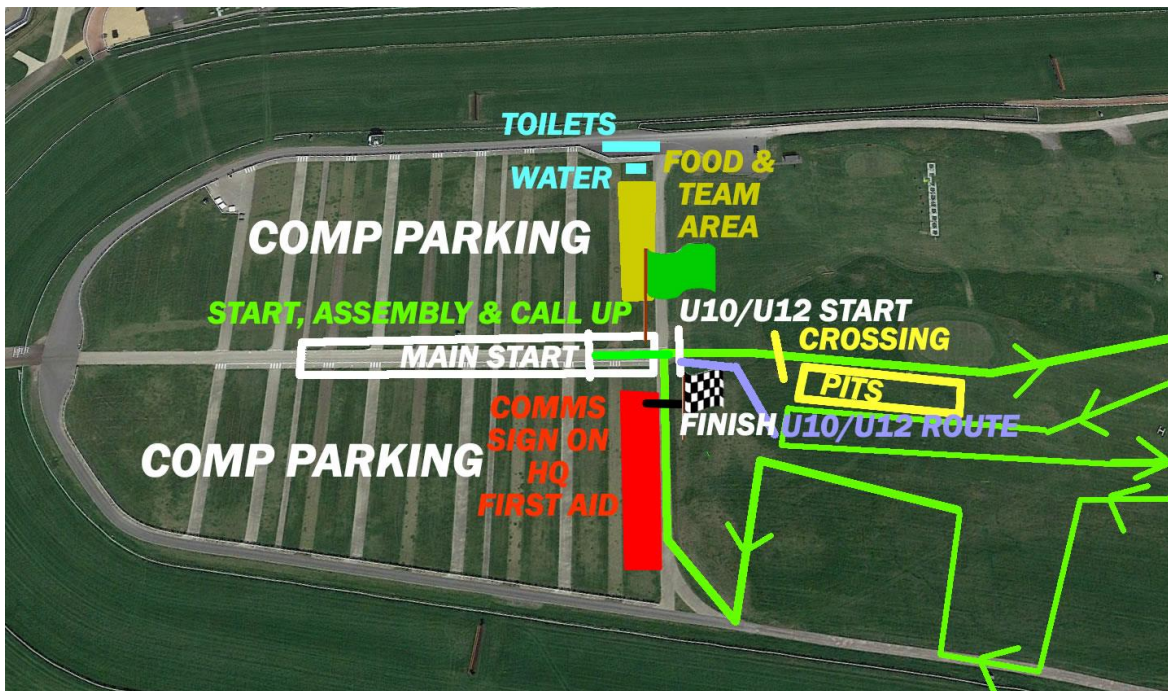

RIDER NOTES

All entrants agree to be bound by the rules and regulations of British Cycling and the Wessex Cyclo-Cross League, *including the Wessex League Code of Conduct.* (see last page)

Car parking at drivers' own risk

Newbury Racecourse and race organisation will not accept any liability for any accidents, damage or loss incurred.

Newbury Racecourse is private property

Please respect the site and in particular **KEEP OFF THE TURF RACECOURSE.**

ACKNOWLEDGEMENTS

Many thanks to members & friends of Newbury RC, Palmer Park Velo & Newbury Racecourse for help with course building & marshalling.

First Aid by Collingwood Services Ltd

EVENT ORGANISER & PROMOTER

Charlie Esey, Newbury RC,
53 Lottage Road, Aldbourne, Marlborough,
SN8 2EB.
Tel: 07905 863864

PARKING

DRIVE ON HARD DRIVEWAYS, PARK END TO END ON GRASS

TEAM/CLUB GAZEBOS IN TEAM AREA ONLY PLEASE

MANY THANKS TO OUR SPONSORS

WBB - BEER PRIZES FOR ADULTS

NUFFIELD HEALTH - GYM VOUCHERS FOR YOUTH & JUNIORS

BANJO - BOTTLES FOR U12 U10 U8