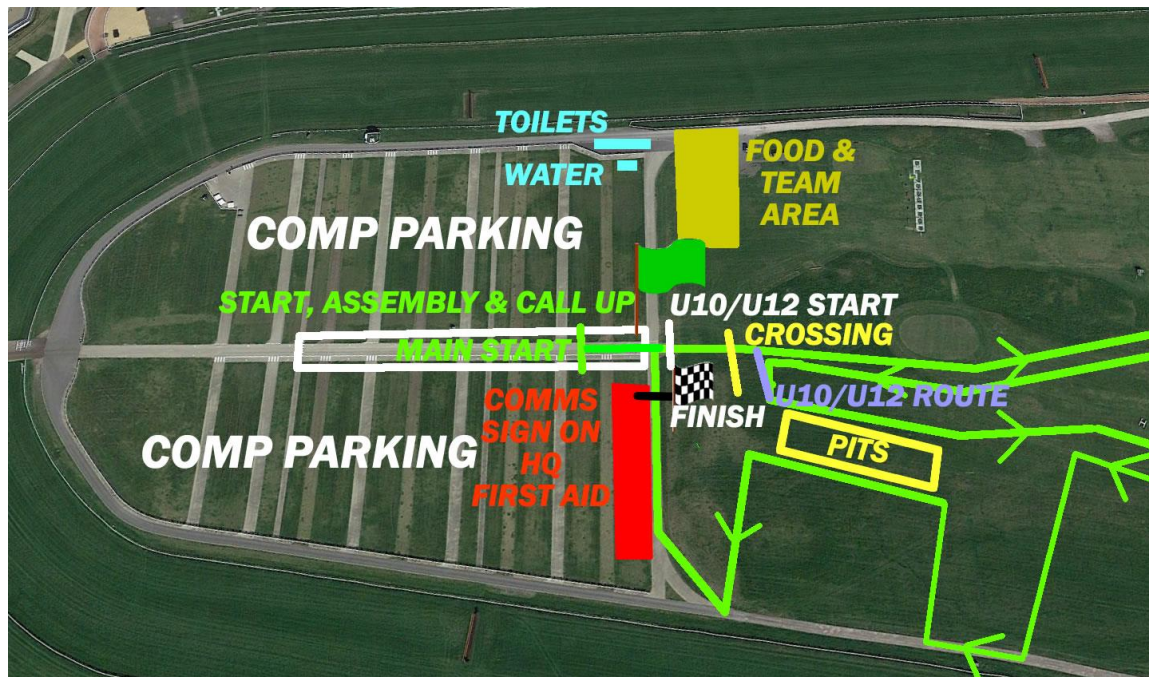

RIDER NOTES

All entrants agree to be bound by the rules and regulations of British Cycling and the Wessex Cyclo-Cross League, *including the Wessex League Code of Conduct.* (see last page)

Car parking at drivers' own risk

Newbury Racecourse and race organisation will not accept any liability for any accidents, damage or loss incurred.

Newbury Racecourse is private property

Please respect the site and in particular **KEEP OFF THE TURF RACECOURSE.**

ACKNOWLEDGEMENTS

Many thanks to members & friends of Newbury RC, Palmer Park Velo & Newbury Racecourse for help with course building & marshalling.

First Aid by Collingwood Services Ltd

EVENT ORGANISER & PROMOTER

Charlie Eley, Newbury RC,
53 Lottage Road, Aldbourne, Marlborough,
SN8 2EB.
Tel: 07905 863864